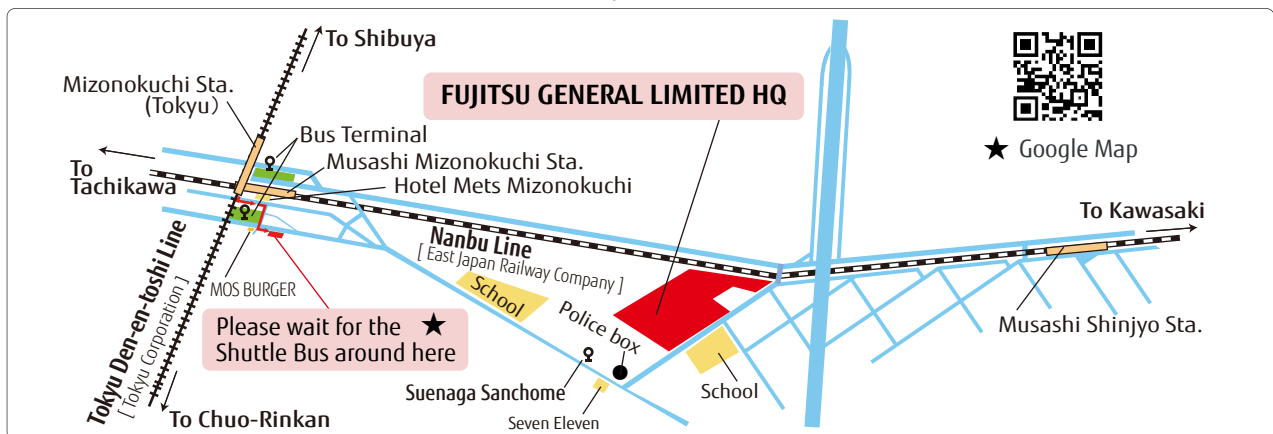

Access Routes from Mizonokuchi Station to Fujitsu General Limited HQ

Amount of time required to access our office from nearest stations

•Our Shuttle Bus (About 5 Min.)

You can use our shuttle bus from Mizonokuchi station. Please confirm the map and time table.

Timetable of our Shuttle Bus

Hour	Mizonokuchi Sta. >> FGL	Hour	FGL >> Mizonokuchi Sta.
8		8	55
9	05 35	9	25 55
10	05 35	10	25 55
11	05 35	11	25 55
12	05 35	12	25 55
13	05 35	13	25 55
14	05 35	14	25 55
15	05 35	15	25 55
16	05 35	16	25

•Public Bus (About 5 Min.)

From Mizonokuchi Station (Tokyu Den-en-toshi Line) or Musashi-Mizonokuchi Station (JR Nanbu Line), take the Tokyu Bus to Kanigaya, and get off at Suenaga Sanchome.

•Walk (About 15 Min.)

15 minutes from the nearest station.

Nearest station

- : Mizonokuchi Sta. (Tokyu Den-en-toshi Line)
- : Musashi-Mizonokuchi Sta. (JR Nanbu Line)
- : Musashi-Shinjo Sta. (JR Nanbu Line)