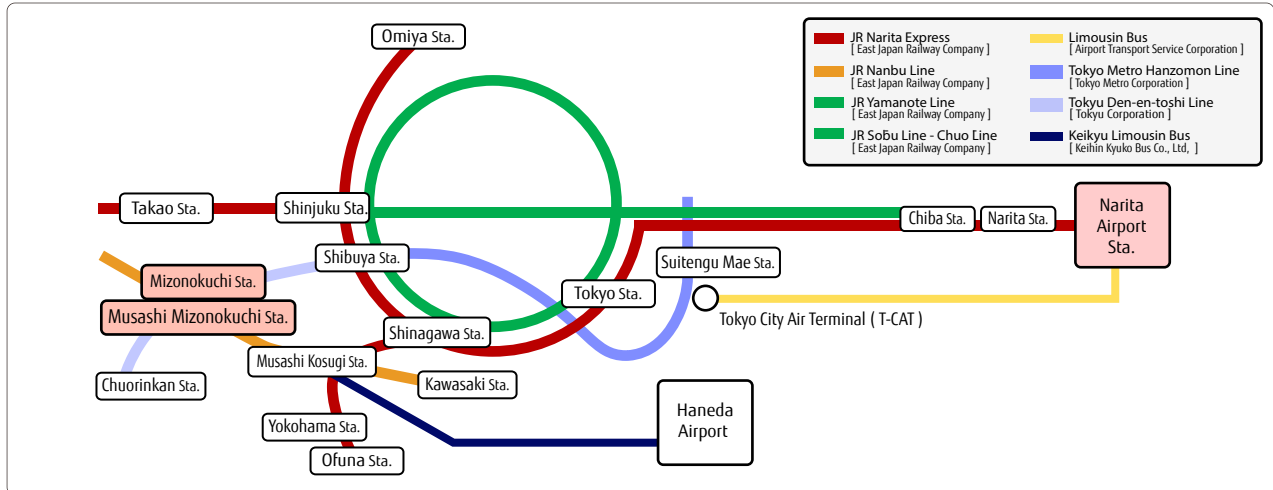

FUJITSU GENERAL LIMITED Access Map

Location

ADDRESS : 3-3-17, Suenaga, Takatsu-ku, Kawasaki 213-8502, Japan
 TEL : +81-44-866-1111

Access Routes from Narita Airport to Mizonokuchi Station

Route1 Time : 1 Hour, 35 Min.

■	Narita Airport Sta.	Train	JR Narita Express [East Japan Railway Company]	80(min.)
■	Musashi Kosugi Sta.	Train	JR Nanbu Line [East Japan Railway Company]	10(min.)
■	Musashi Mizonokuchi Sta.	Bus	Shuttle Bus [Fujitsu General Limited]	5(min.)
■	Fujitsu General Limited			

•Public Bus (About 5 Min.)

From Mizonokuchi Station (Tokyu Den-en-toshi Line) or Musashi-Mizonokuchi Station (JR Nanbu Line), take the Tokyu Bus to Kanigaya, and get off at Suenaga Sanchome.

•Walk (About 15 Min.)

15 minutes from the nearest station.

Nearest station

- : Mizonokuchi Sta. (Tokyu Den-en-toshi Line)
- : Musashi-Mizonokuchi Sta. (JR Nanbu Line)
- : Musashi-Shinjo Sta. (JR Nanbu Line)