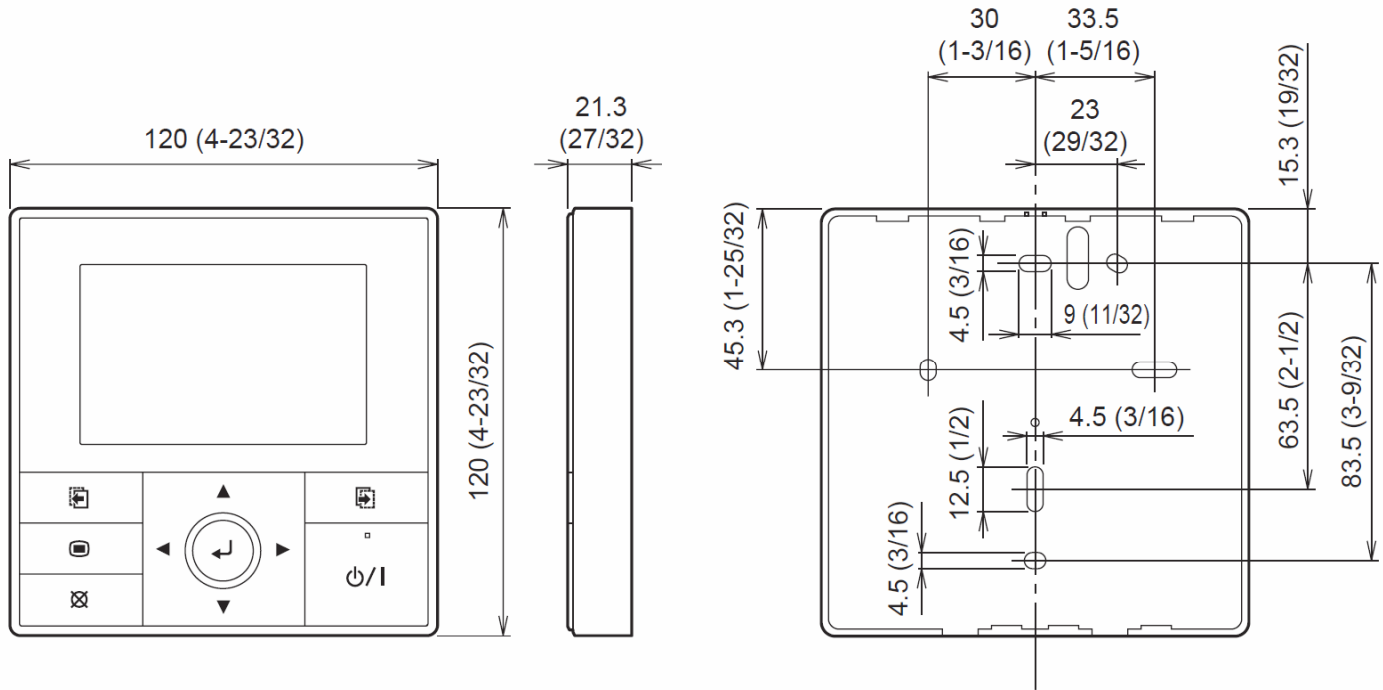

DIMENSIONS

Compatible with indoor models:

ASU7RLF
ASU9RLF
ASU12RLF
ASU18RLF
ASU24RLF
ASU7RLF1
ASU9RLF1
ASU12RLF1
ASU15RLF1
ASU9RLS2
ASU12RLS2
ASU15RLS2

ASU9RLS3
ASU12RLS3
ASU15RLS3
ASU9RLS3Y
ASU12RLS3Y
ASU15RLS3Y
AUU7RLF
AUU9RLF
AUU12RLF
AUU18RLF

ARU7RLF
ARU9RLF
ARU12RLF
ARU18RLF
ARU24RLF
AGU9RLF
AGU12RLF
AGU18RLF

Unit: mm (in.)